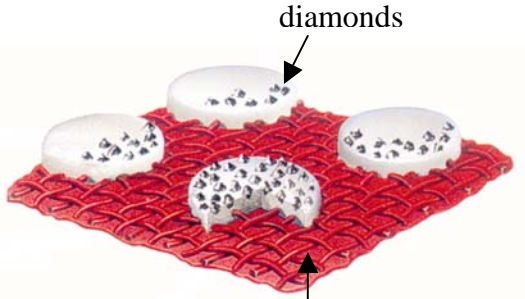

## Diaflex

Man made Fibre Mesh

Kemet Diaflex, self adhesive flexible diamond material combines the long life and aggressive cutting action of diamond with the flexibility of cloth. Supplied in either discs or squares and a wide range of grits.

The diamond is either Nickel bonded (N) or resin bonded (R) and is sold as individual sheets.

### Squares

| Grade              | Grit  | Micron | 100mm x<br>100mm<br>Code | 150mm x<br>150mm<br>Code | 300mm x<br>300mm<br>Code |
|--------------------|-------|--------|--------------------------|--------------------------|--------------------------|
| Green (N)          | 60    | 250    | 342011                   | 342013                   | 342048                   |
| Black (N)          | 120   | 125    | 342014                   | 342070                   | 342049                   |
| Red (N)            | 200   | 74     | 342016                   | 342036                   | 342050                   |
| Yellow (N)         | 400   | 40-50  | 342018                   | 342066                   | 342051                   |
| White (N)          | 800   | 20-30  | 342020                   | 342037                   | 342052                   |
| Yellow / White (R) | 800   | 20-30  | 342038                   | 342044                   | 342053                   |
| Blue (R)           | 1800  | 6-12   | 342043                   | 342021                   | 342054                   |
| Orange (R)         | 12000 | 1-3    | 342022                   | 342023                   | 342055                   |